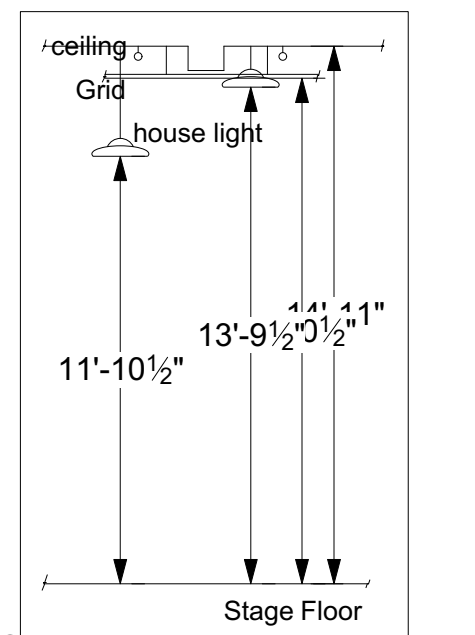

Production Title		TRP Rep Plot	
Drawing Title		LED Install plot and cabling	
Designer	Camille Holthaus	Director	
Drawn By	Cory Skold	Scale	3/16"=1'
Venue	Theatre in the Round	Drawing No.	Sht-1 _____ of _____ 1
Date	12/13/19		
CAD File Name	3.16 led plot		

Speaker and Work Light Sectional House Light Sectional