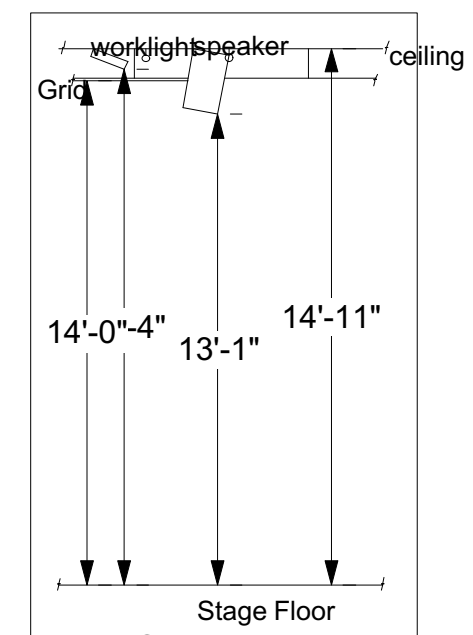

Production Title		TRP Rep Plot	
Drawing Title		LED Install plot and cabling	
Designer	Camille Holthaus	Director	
Drawn By	Cory Skold	Scale	3/16"=1'
Venue	Theatre in the Round	Drawing No.	Sht-1 _____ of _____ 1
Date	12/13/19		
CAD File Name	3.16 led plot		

Speaker and Work Light Sectional House Light Sectional